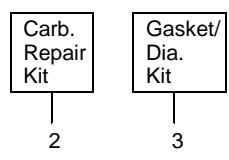

✓ = NEW PART NUMBER FOR THIS IPL

★ = REFER TO THE SERVICE REFERENCE INDICATED FOR MORE INFORMATION. (LOCATED AT END OF IPL)

**SPAREPARTS**  
**530086887**

Carburetor Assembly #530069754 (WA-226)

**TYPE 1,2,3**

Ref.	Part No.	Description
1. ✓	530038403	Limiter Cap
2.	530069842	Carburetor Repair Kit (KIT = Indicates Contents)
3.	530069844	Gasket Diaphragm Kit (• = Indicates Contents)

**Kit - Carburetor Assembly No. 530071635 - WT-631**