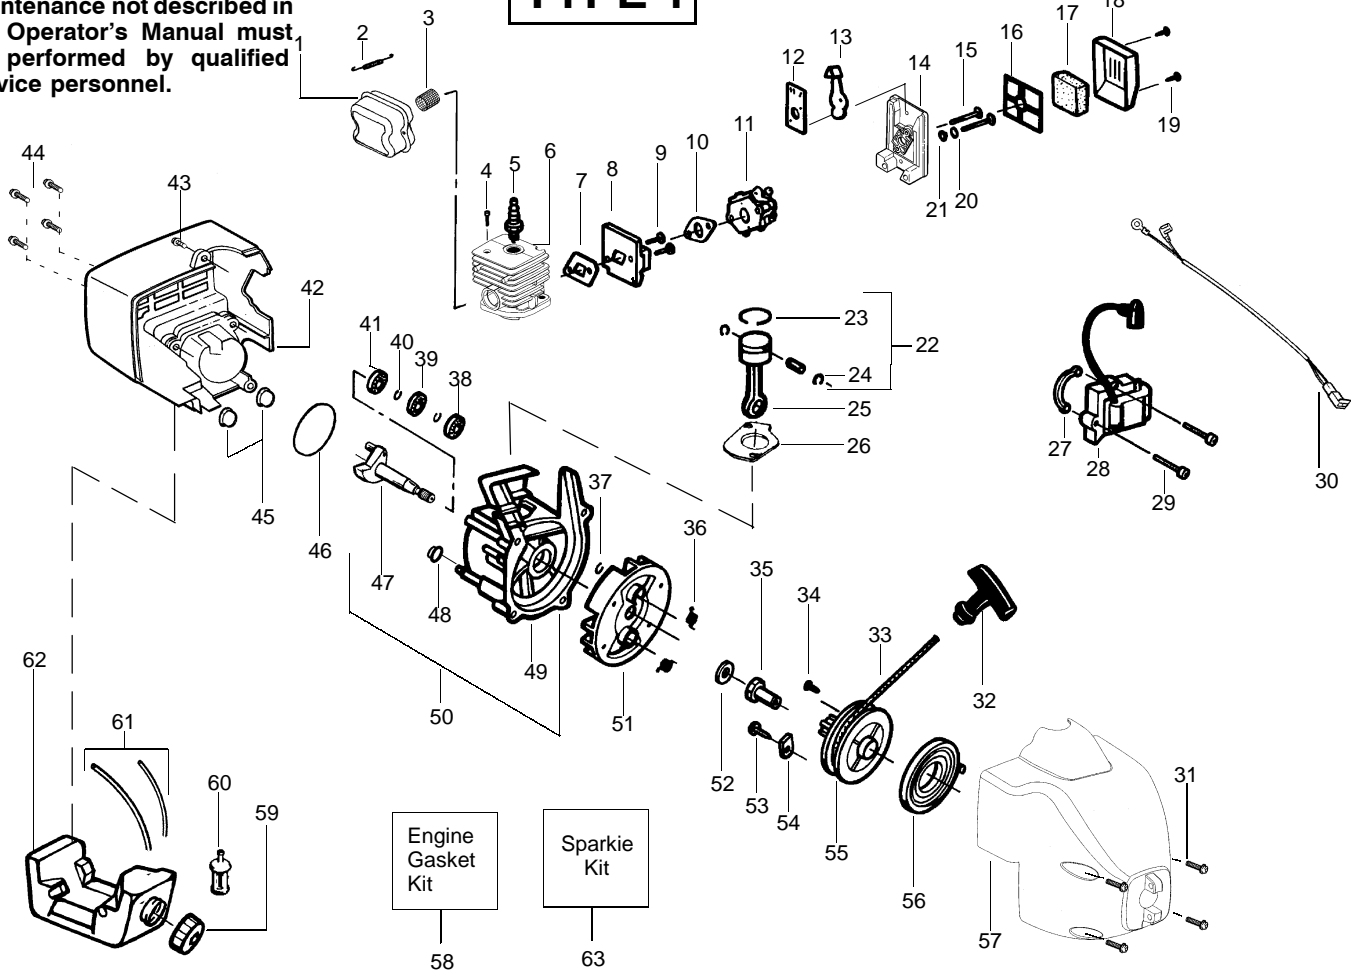

WARNING
All repairs, adjustments and maintenance not described in the Operator's Manual must be performed by qualified service personnel.

SPAREPARTS 530086887

TYPE 1

Ref.	Part No.	Description	Ref.	Part No.	Description	Ref.	Part No.	Description
1.	530071390	Kit - Muffler (incl. 2,3)	24.	530015162	Ret.-Piston Pin	48.	530036792	Isolator-C'Case
2.	530042088	Spring-Muffler	25.	*****	Kit-Conn. Rod Ass'y.	49.	530012414	Assy-Crankcase (Incl. 38-41)
3.	530071391	Screen-Spark Arrestor	26.	*****	Gasket-Cylinder (Kit)	50.	530071337	Assy-C'case & C'shaft (Incl. 37,47,49)
4.	530015953	Screw-Cylinder	27.	530036145	Spacer-Module	51.	530069886	Assy-Flywheel
5.	Champion	Spark Plug (RCJ 8Y)	28.	530039211	Module-Ignition	52.	530015828	Washer-Flat
6.	*****	Kit - Cylinder	29.	530015954	Screw	53.	530015775	Screw
7.	*****	Gasket-Cyl./Carb.(Kit)	30.	530047278	Assy-Switch Wire	54.	530053985	Retainer-Pulley
8.	530069758	Kit - Carb. Adaptor	31.	530015810	Screw	55.	530071536	Kit-Starter Pulley (Incl. 34)
9.	530016014	Screw	32.	530027569	Handle-Starter	56.	530042086	Spring-Starter
10.	*****	Gasket-Carb. (Kit)	33.	530071542	Kit - Rope	57.	530071527	Assy. - Fan Housing
11.	530069754	Kit - Carburetor Ass'y (Incl. Limiter Cap)	34.	530016326	Screw	58.	*****	Kit-Engine Gasket (Incl. 7,10,26,46)
12.	530038747	Plate-Choke Mounting	35.	530027953	Coupling-Drive	59.	530014347	Assy-Fuel Cap
13.	530035499	Shutter-Choke	36.	530023817	Spring-Starter Dog	60.	530095646	Assy-Fuel Pickup
14.	530052431	Box-Air	37.	530015941	Retain. Ring-C'shaft	61.	530069599	Kit-Fuel Line
15.	530015887	Screw	38.	530032124	Bearing-Outer	62.	530049933	Assy-Fuel Tank (Incl. cap, lines,filter)
16.	530036569	Plate - Filter Support	39.	530019179	Seal-C'case	63.	507475326	Kit-Sparkie (Incl. spring term. & boot)
17.	530036575	Air Filter- Foam	40.	530015945	Retainer Ring-C'case			
18.	530054414	Cover-Air Filter	41.	530032125	Bearing-Inner			
19.	530015892	Screw	42.	530049707	Shroud-Rear			
20.	530015852	Spacer-Choke	43.	530015886	Screw			
21.	530015254	Washer	44.	530015810	Screw			
22.	*****	Kit - Piston (Incl. 23, 24 & Pin)	45.	530036793	Isolator-Shroud			
23.	530055120	Ring-Piston	46.		O-Ring-C'case/Shrd (Kit)			
			47.	530012413	Assy-Crankshaft			

✓ = NEW PART NUMBER FOR THIS IPL

* = REFER TO THE SERVICE REFERENCE INDICATED FOR MORE INFORMATION. (LOCATED AT END OF IPL)