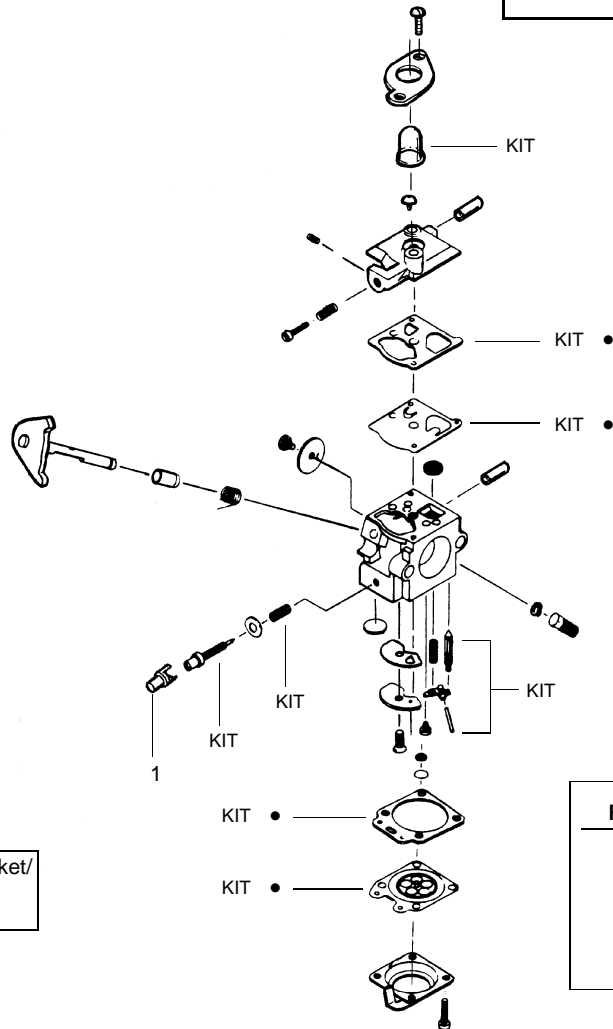

## SPAREPARTS 530086887

**⚠ WARNING**  
All repairs, adjustments and maintenance not described in the Operator's Manual must be performed by qualified service personnel.

**TYPE 1,2,3**

Ref.	Part No.	Description	Ref.	Part No.	Description
1.	530053614	Shaft–Flex	17.	530015820	Bolt–Handle/Shield
2.	530055159	Assy–Throttle Cable	18.	530094673	Handle–Assist
3.	530054990	Hsg.–Throttle (Right)	19.	530056425	Hsg.–Throttle (Left)
4.	530038682	Trigger	20.	530069572	Kit–Switch
5.	530016118	Wingnut–Handle/Shield	21.	530016179	Screw
6.	530071539	Kit–Drive Shaft Hsg. Assy.	22.	530049072	Assy–Front Wire
7.	530052287	Limiter–Line	Not Shown		
8.	530015814	Screw–Line Limiter	↙	530163456	Operator Manual
9.	530015820	Bolt–Handle/Shield	↙	530163457	Scan
10.	530071328	Kit–Shield Ass'y. (Incl. 7 & 8)		530054766	Euro
11.	530054222	Assy–Cap		530038973	Decal–Shaft Warning
12.	530403949	Guide–Line			Decal–Handle Space
13.	530095935	Assy.–Wound hub			
14.	530094543	Dust Cup			
15.	530016118	Wingnut–Handle/Shield			
16.	530094847	Clamp–Handle			

✓ = NEW PART NUMBER FOR THIS IPL

★ = REFER TO THE SERVICE REFERENCE INDICATED FOR MORE INFORMATION. (LOCATED AT END OF IPL)

**SPAREPARTS**  
**530086887**

Carburetor Assembly #530069754 (WA-226)

**TYPE 1,2,3**

Ref.	Part No.	Description
1. ✓	530038403	Limiter Cap
2.	530069842	Carburetor Repair Kit (KIT = Indicates Contents)
3.	530069844	Gasket Diaphragm Kit (• = Indicates Contents)

**Kit - Carburetor Assembly No. 530071635 - WT-631**