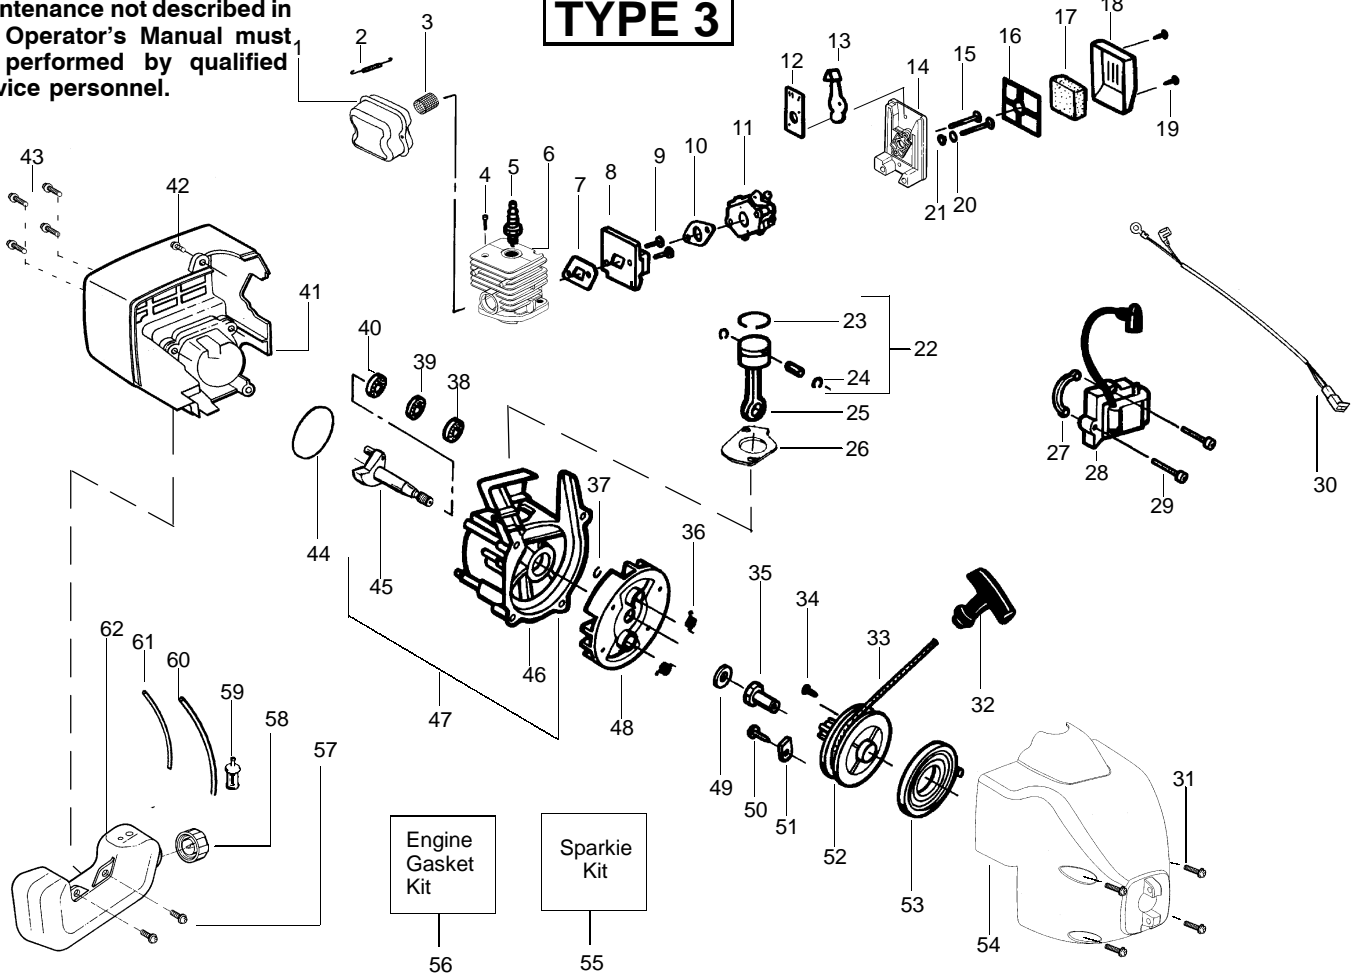

WARNING
All repairs, adjustments and maintenance not described in the Operator's Manual must be performed by qualified service personnel.

SPAREPARTS
530086887

TYPE 3

Ref.	Part No.	Description	Ref.	Part No.	Description	Ref.	Part No.	Description
1.	530071390	Kit - Muffler (incl. 2,3)	23.	530055120	Ring-Piston	46.	530012491	Assy-Crankcase (Incl. 38-40)
2.	530042088	Spring-Muffler	24.	530015162	Ret.-Piston Pin	47.	530071337	Assy-C'case & C'shaft (Incl. 37,45,46)
3.	530071391	Screen-Spark Arrestor	25.	530069945	Kit-Conn. Rod Ass'y.	48.	530069886	Assy-Flywheel
4.	530015953	Screw-Cylinder	26.	530071535	Gasket-Cylinder (Kit)	49.	530015828	Washer-Flat
5.	★ 530071359	Spark Plug (RCJ 6Y)	27.	530036145	Spacer-Module	50.	530015775	Screw
6.	530071359	Kit - Cylinder	28.	530039211	Module-Ignition	51.	530053985	Retainer-Pulley
7.	530071535	Gasket-Cyl./Carb.(Kit)	29.	530015954	Screw	52.	530071536	Kit-Starter Pulley (Incl. 34)
8.	530069758	Kit - Carb. Adaptor	30.	530047278	Assy-Switch Wire	53.	530042086	Spring-Starter
9.	530016014	Screw	31.	530015810	Screw	54.	530071527	Assy. - Fan Housing
10.	530071535	Gasket-Carb. (Kit)	32.	530027569	Handle-Starter	55.	507475326	Kit-Sparkie (Incl. spring term. & boot)
11.	---	Kit - Carburetor Ass'y (WA-226) (WT-631)	33.	530071542	Kit - Rope	56.	530071535	Kit-Engine Gasket (Incl. 7,10,26,44)
12.	★ 530038747	Plate-Choke Mounting	34.	530016326	Screw	57.	★ 530016379	Retainer-Tank
13.	530035499	Shutter-Choke	35.	530027953	Coupling-Drive	58.	530014347	Assy-Fuel Cap
14.	530052431	Box-Air	36.	530023817	Spring-Starter Dog	59.	530095646	Assy-Fuel Pickup
15.	530015887	Screw	37.	530015941	Retain. Ring-C'shaft	60.	530069247	Kit-Fuel Line(small)
16.	530036569	Plate - Filter Support	38.	★ 530055728	Bearing-Outer	61.	530069216	Kit-Fuel Line(large)
17.	530036575	Air Filter- Foam	39.	★ 530071615	Kit-C'case Seal	62.	★ 530056731	Assy-Fuel Tank (Incl. cap, lines,filter)
18.	530054414	Cover-Air Filter	40.	530032125	Bearing-Inner			
19.	530015892	Screw	41.	★ 530057026	Shroud-Rear			
20.	530015852	Spacer-Choke	42.	★ 530015886	Screw			
21.	530015254	Washer	43.	530015810	Screw			
22.	530071357	Kit - Piston (Incl. 23, 24 & Pin)	44.	530071535	O-Ring-C'case/Shrd (Kit)			
			45.	530012413	Assy-Crankshaft			

✓ = NEW PART NUMBER FOR THIS IPL

★ = REFER TO THE SERVICE REFERENCE INDICATED FOR MORE INFORMATION. (LOCATED AT END OF IPL)