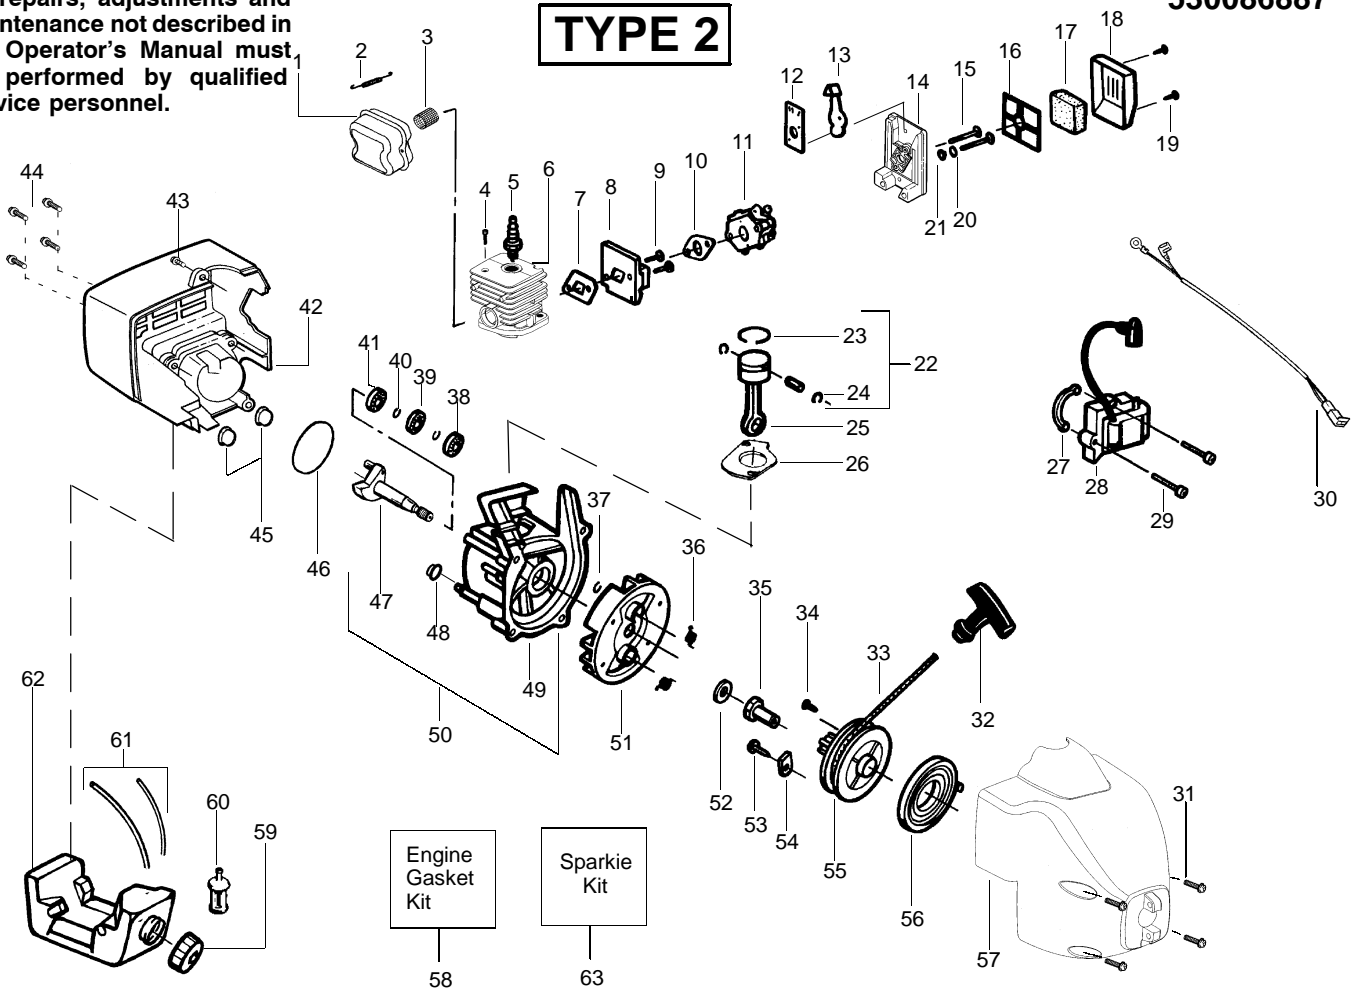

WARNING
All repairs, adjustments and maintenance not described in the Operator's Manual must be performed by qualified service personnel.

SPAREPARTS 530086887

Ref.	Part No.	Description	Ref.	Part No.	Description	Ref.	Part No.	Description
1.	530071390	Kit - Muffler (incl. 2,3)	24.	530015162	Ret.-Piston Pin	48.	530036792	Isolator-C'Case
2.	530042088	Spring-Muffler	25.	*****	Kit-Conn. Rod Ass'y.	49.	530012414	Assy-Crankcase (Incl. 38-41)
3.	530071391	Screen-Spark Arrestor	26.	*****	Gasket-Cylinder (Kit)	50.	530071337	Assy-C'case & C'shaft (Incl. 37,47,49)
4.	530015953	Screw-Cylinder	27.	530036145	Spacer-Module	51.	530069886	Assy-Flywheel
5.	Champion	Spark Plug (RCJ 8Y)	28.	530039211	Module-Ignition	52.	530015828	Washer-Flat
6.	*****	Kit - Cylinder	29.	530015954	Screw	53.	530015775	Screw
7.	*****	Gasket-Cyl./Carb.(Kit)	30.	530047278	Assy-Switch Wire	54.	530053985	Retainer-Pulley
8.	530069758	Kit - Carb. Adaptor	31.	530015810	Screw	55.	530071536	Kit-Starter Pulley (Incl. 34)
9.	530016014	Screw	32.	530027569	Handle-Starter	56.	530042086	Spring-Starter
10.	*****	Gasket-Carb. (Kit)	33.	530071542	Kit - Rope	57.	530071527	Assy. - Fan Housing
11.	530069754	Kit - Carburetor Ass'y (Incl. Limiter Cap)	34.	530016326	Screw	58.	*****	Kit-Engine Gasket (Incl. 7,10,26,46)
12.	530038747	Plate-Choke Mounting	35.	530027953	Coupling-Drive	59.	530014347	Assy-Fuel Cap
13.	530035499	Shutter-Choke	36.	530023817	Spring-Starter Dog	60.	530095646	Assy-Fuel Pickup
14.	530052431	Box-Air	37.	530015941	Retain. Ring-C'shaft	61.	530069599	Kit-Fuel Line
15.	530015887	Screw	38.	530032124	Bearing-Outer	62.	530049933	Assy-Fuel Tank (Incl. cap, lines,filter)
16.	530036569	Plate - Filter Support	39.	530019179	Seal-C'case	63.	507475326	Kit-Sparkie (Incl. spring term. & boot)
17.	530036575	Air Filter- Foam	40.	530015945	Retainer Ring-C'case			
18.	530054414	Cover-Air Filter	41.	530032125	Bearing-Inner			
19.	530015892	Screw	42.	530049707	Shroud-Rear			
20.	530015852	Spacer-Choke	43.	530015934	Screw			
21.	530015254	Washer	44.	530015810	Screw			
22.	*****	Kit - Piston (Incl. 23, 24 & Pin)	45.	530036793	Isolator-Shroud			
23.	530055120	Ring-Piston	46.	*****	O-Ring-C'case/Shrd (Kit)			
			47.	530012413	Assy-Crankshaft			

↖ = NEW PART NUMBER FOR THIS IPL

* = REFER TO THE SERVICE REFERENCE INDICATED FOR MORE INFORMATION. (LOCATED AT END OF IPL)